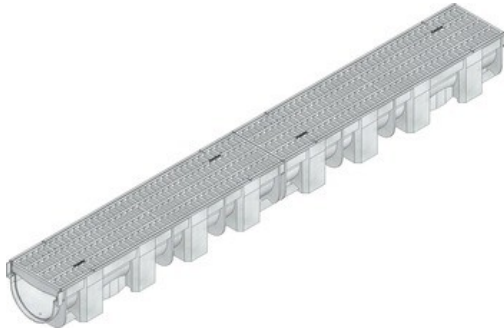

TOP X

TOP X, Combined article, composite channel with grating, class A 15, silver, with mesh grating MW 8/21 mm, made of PP, silver

*Sustains
car traffic*

■ Technical data:

Length mm	Width mm	Height mm	Weight kg	Inlet cross-section cm ² /m	Internal channel cross-sect. cm ²	Inlaying depth	Item-no.
1000	119	89	1,62	505	45	20	44325

■ Product description:

TOP X channel made of PP, silver, with Mesh grating MW 8/21 made of plastic, trafficable, L/W/H 1000x119x89 mm, item no. 44325

■ Material:

- **Channel body:** modified Polypropylene
- **Grating:** modified Polypropylene silver

■ Type acc. DIN EN 1433:

M

■ Set of rules:

■ Application areas:

- Gardening and landscaping

The optimal use of the product in the aforementioned applications depends on various factors (positioning, traffic load and frequency,...). Our experts will be happy to advise you!