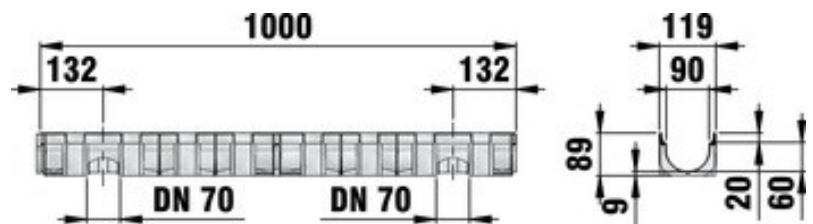

TOP X

TOP X, Combined article, composite channel with grating, class A 15, silver, with mesh grating MW 8/21 mm, made of PP, silver

*Sustains
car traffic*

■ Technical data:

Length mm	Width mm	Height mm	Weight kg	Inlet cross-section cm ² /m	Internal channel cross-sect. cm ²	Inlaying depth	Item-no.
1000	119	89	1,62	505	45	20	44325

■ Product description:

TOP X channel made of PP, silver, with Mesh grating MW 8/21 made of plastic, trafficable, L/W/H 1000x119x89 mm, item no. 44325

■ Material:

- **Channel body:** modified Polypropylene
- **Grating:** modified Polypropylene silver

■ Type acc. DIN EN 1433:

M

■ Set of rules:

■ Application areas:

- Gardening and landscaping

The optimal use of the product in the aforementioned applications depends on various factors (positioning, traffic load and frequency,...). Our experts will be happy to advise you!